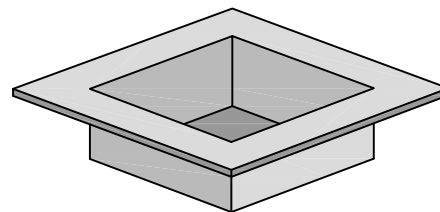

ASSEMBLY INSTRUCTION

Fill to an HEIGHT of 20 cm

insert the protection centrally

Fill the space between the gabion and the protection

sintered
stone table

grill

insert the
brazier

BRAZIER