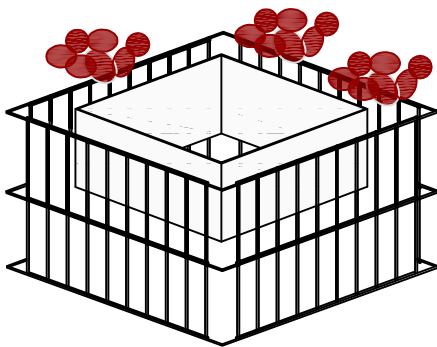

MOD. - **LIARNO** -

THREE in ONE

BRAZIER

BARBEQUE

TABLE

BRAZIER

GARDEN
Line

MOD. - CILARNO -

ASSEMBLY INSTRUCTION

Fill to an HEIGHT of 20 cm

insert the protection centrally

Fill the space between the gabion and the protection

sintered
stone table

grill

insert the
brazier

BRAZIER

GARDEN
LINE

MOD. - CILARNO