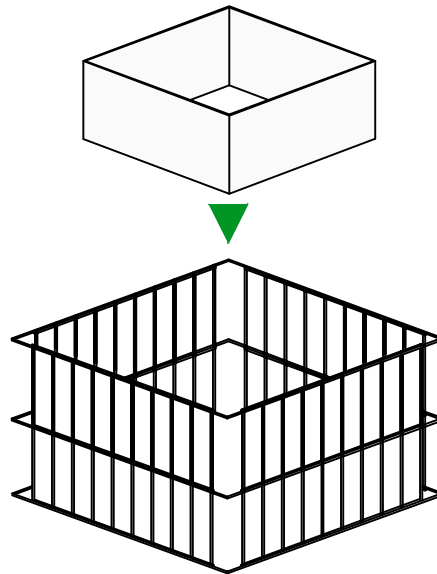

MOD. - **LIARNO** -

THREE in ONE

BRAZIER

BARBEQUE

TABLE

BRAZIER

GARDEN
Line

MOD. - CILARNO -

ASSEMBLY INSTRUCTION

Fill to an HEIGHT of 20 cm

insert the protection centrally

Fill the space between the gabion and the protection

sintered
stone table

grill

insert the
brazier

BRAZIER