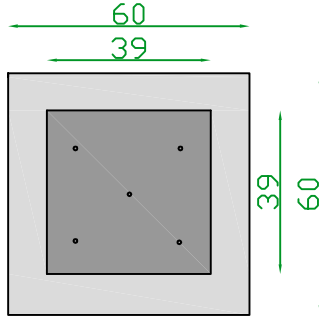

BRAZIER - BARBEQUE - TABLE

BRAZIER

GARDEN
LINE

MOD. - **LIARNO** -